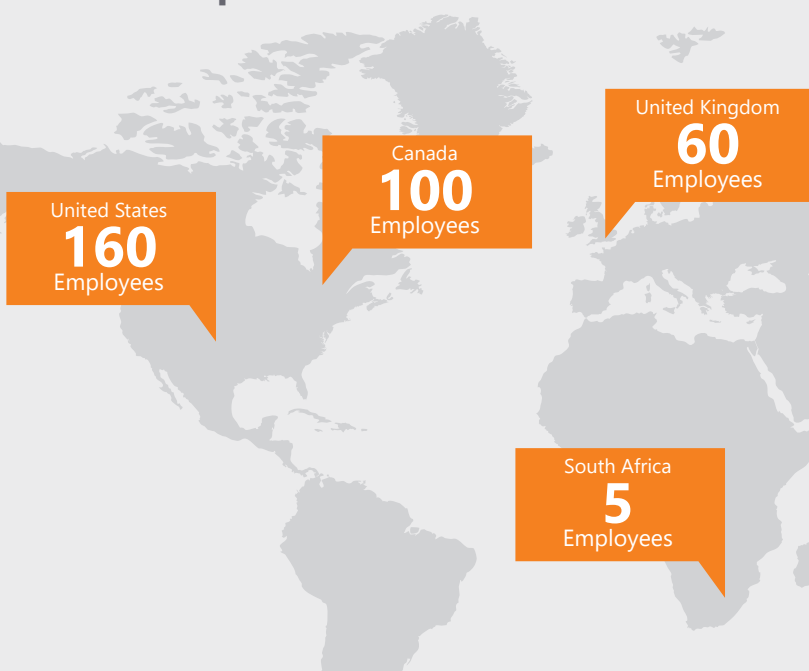

Transform Your Tomorrow

We are New Signature

New Signature is a cloud-first, full service Microsoft partner committed to delivering innovative technology solutions that solve human challenges. We are inspired by new advances in technology, and every member of our team is eager to discover those possibilities and bring them to fruition for our clients.

Cloud Management Portal

Harness your cloud environment with New Signature's Cloud Management Portal, an intelligence hub to support your infrastructure governance and application management needs.

Global Capabilities